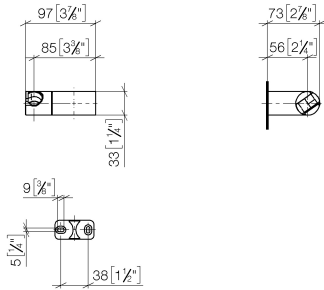

28 060 970

- pivotable 75°

Fits: IMO, LULU, MADISON, MEM, TARA,
CL.1, LISSÉ, VAIA, META, CYO

	Chrome	28 060 970-00
	Brushed Platinum	28 060 970-06
	Platinum	28 060 970-08
	Dark Chrome	28 060 970-19
	Light Gold	28 060 970-26
	Brushed Light Gold	28 060 970-27
	Brushed Durabronze (23kt Gold)	28 060 970-28
	Matte Black	28 060 970-33
	Brushed Bronze	28 060 970-42
	Brushed Champagne (22kt Gold)	28 060 970-46
	Champagne (22kt Gold)	28 060 970-47
	Brushed Chrome	28 060 970-93
	Brushed Dark Platinum	28 060 970-99

28 060 970

mm [inches]

28 060 970

Parts for other finishes can be found here: [Brushed Platinum](#)

Spare parts list

No.	Item Number	Name	Quantity used	Delivery time
1	09 12 12 212 90	sleeve	1	2
2	09 31 11 009 90	pin	2	2
3	05 30 31 025 00 90	fixing set	1	2
4	08 30 11 563 90	holder	1	2