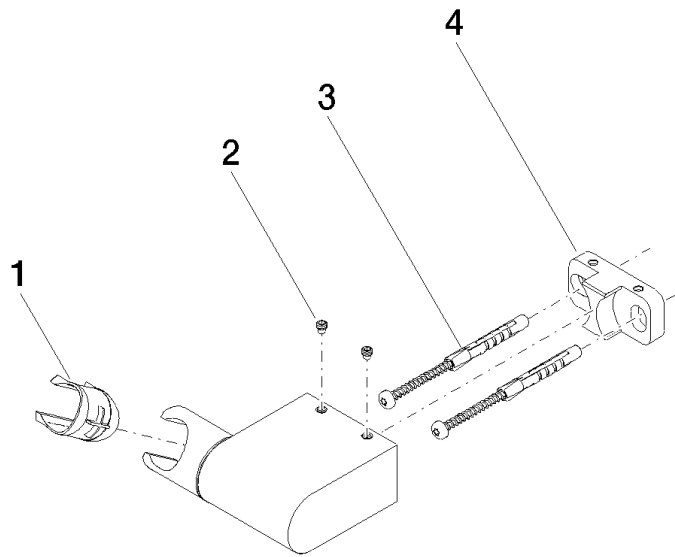

28 060 970

- pivotable 75°

Fits: IMO, LULU, MADISON, MEM, TARA,
CL.1, LISSÉ, VAIA, META, CYO

	Chrome	28 060 970-00
	Brushed Platinum	28 060 970-06
	Platinum	28 060 970-08
	Dark Chrome	28 060 970-19
	Light Gold	28 060 970-26
	Brushed Light Gold	28 060 970-27
	Brushed Durabronze (23kt Gold)	28 060 970-28
	Matte Black	28 060 970-33
	Brushed Bronze	28 060 970-42
	Brushed Champagne (22kt Gold)	28 060 970-46
	Champagne (22kt Gold)	28 060 970-47
	Brushed Chrome	28 060 970-93
	Brushed Dark Platinum	28 060 970-99

28 060 970

mm [inches]

28 060 970

Parts for other finishes can be found here: [Brushed Platinum](#)

Spare parts list

No.	Item Number	Name	Quantity used	Delivery time
1	09 12 12 212 90	sleeve	1	2
2	09 31 11 009 90	pin	2	2
3	05 30 31 025 00 90	fixing set	1	2
4	08 30 11 563 90	holder	1	2